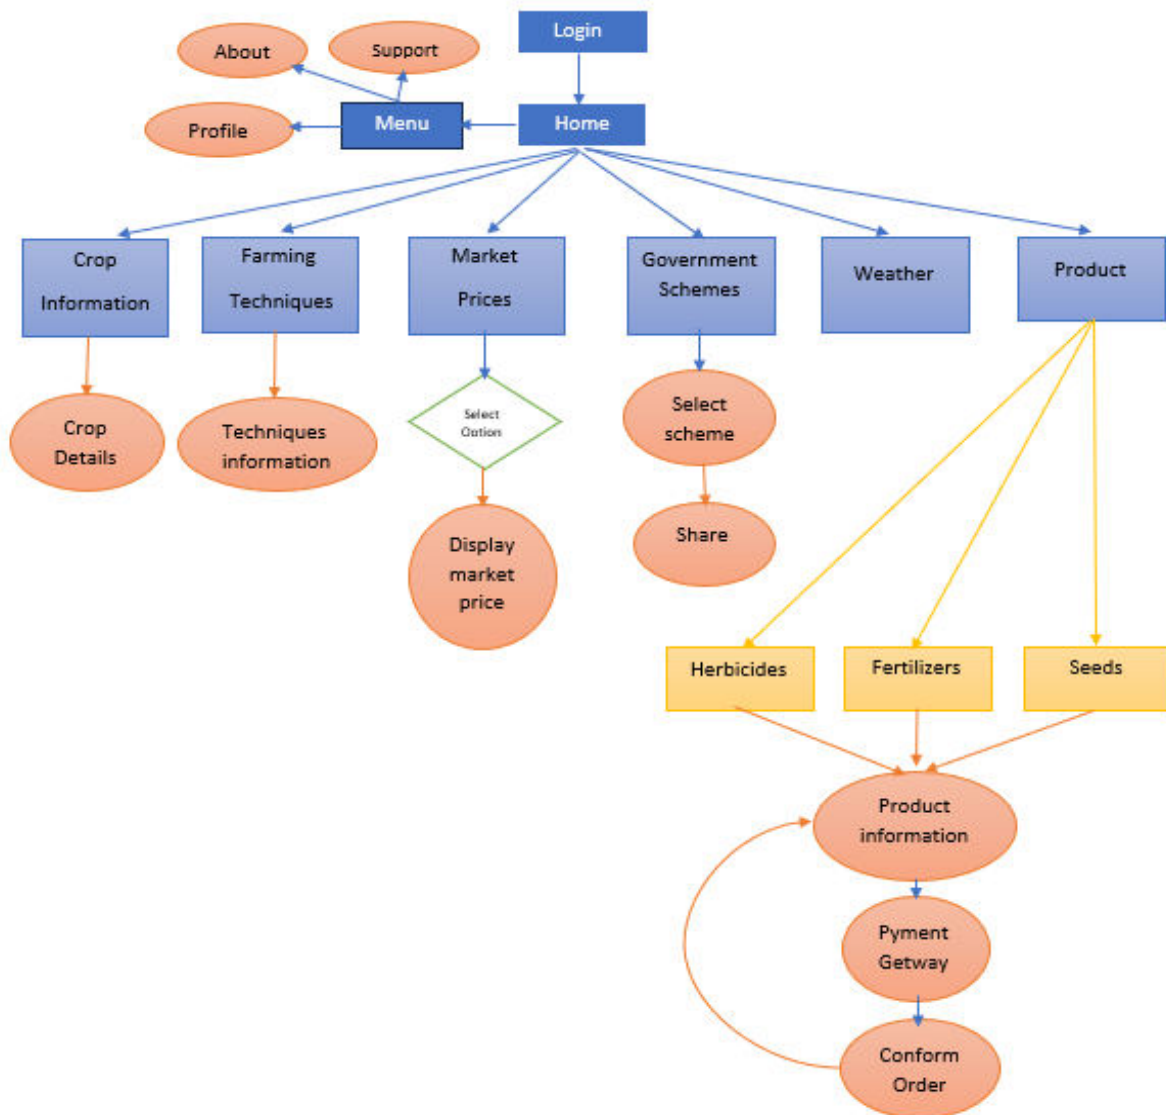

International Journal of Multidisciplinary Research in Science, Engineering and Technology (IJMRSET)

(A Monthly, Peer Reviewed, Refereed, Scholarly Indexed, Open Access Journal)

- •Server : Firebase Database
- •IDE : Android Studio
- •Front-End : Xml
- •Back-End : Java

Hardware requirements:-

- Mobile devices (Android and iOS)-
- Server: Cloud-based (AWS or Google Cloud)

III. FLOW DIAGRAM

IV. RESULTS AND DISCUSSION

Results: High user engagement, 25% increase in crop yield,30% reduction in pesticide use,20% increase in farmer