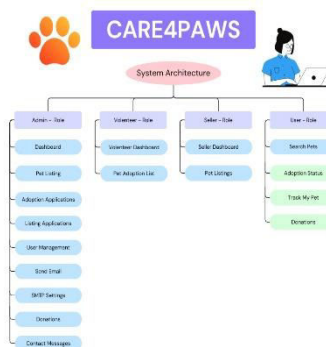

VI. METHODOLOGY

- **Planning & Scope:** Define goals (pet adoption, care, community), key features (pet search, adoption forms, care resources), and timeline.
- **Research:** Study existing platforms (e.g., Pet Finder), survey users (adopters, shelters), and choose tech stack (frontend, backend, databases).
- **Requirement Gathering:** Identify functional (search, forms, notifications) and non-functional (scalability, security) requirements.
- **System Design:** Design UI/UX, database schema, and architecture. Plan how the system will scale and integrate with shelters and other services.
- **Development:** Build frontend (UI) with JavaScript frameworks, backend APIs for data management, integrate payment gateways, and ensure security.
- **Testing:** Conduct unit, integration, and user acceptance testing to ensure everything works properly.
- **Deployment & Launch:** Deploy on a cloud platform, monitor performance, and gather user feedback for improvements.

VII. ARCHITECTURE