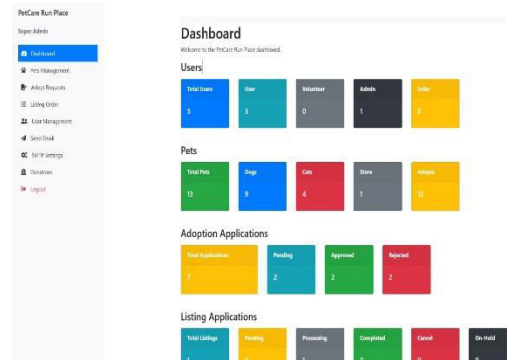

International Journal of Multidisciplinary Research in Science, Engineering and Technology (IJMRSET)

(A Monthly, Peer Reviewed, Refereed, Scholarly Indexed, Open Access Journal)

Dashboard:

IX. CONCLUSION

Care4paws is a great platform that makes adopting pets easier and provides valuable resources for pet care. It offers convenience through online pet search, adoption, and AI matching, along with a supportive community. However, it also has challenges, such as the risk of privacy concerns, lack of in-person interaction, and maintenance costs. Overall, if properly managed, the portal can significantly improve the pet adoption experience and help pet owners provide better care.

REFERENCES

1. A research on Animal adoption by Research Gate:
2. <https://www.researchgate.net/publication/312057960_Stray_Animal_Mobile_Website>
3. Agile Development Process Model.[Online]. Available:
4. “<https://www.cprime.com/resources/what-is-agile-what-is-scrum>”
5. Prevention of cruelty to animals Act 1960. [Online]. Available:
6. “<https://en.wikipedia.org/wiki/Prevention_of_Cruelty_to_Animals_Act>.”
7. <https://dogcrunch.com/10-best-dog-trainers-in-mumbai/>
8. <https://dharamsalaanimalrescue.org/projects/street-animal-rescue/?gclid=CjwKCAjwue6hBhBVEiwA9YTx8FecQTOQmLlasvSdBsW0Q-cpSX758Dvw3Baoc36zeTIB414NT1RRyBoCdkAQAvD_BwE>